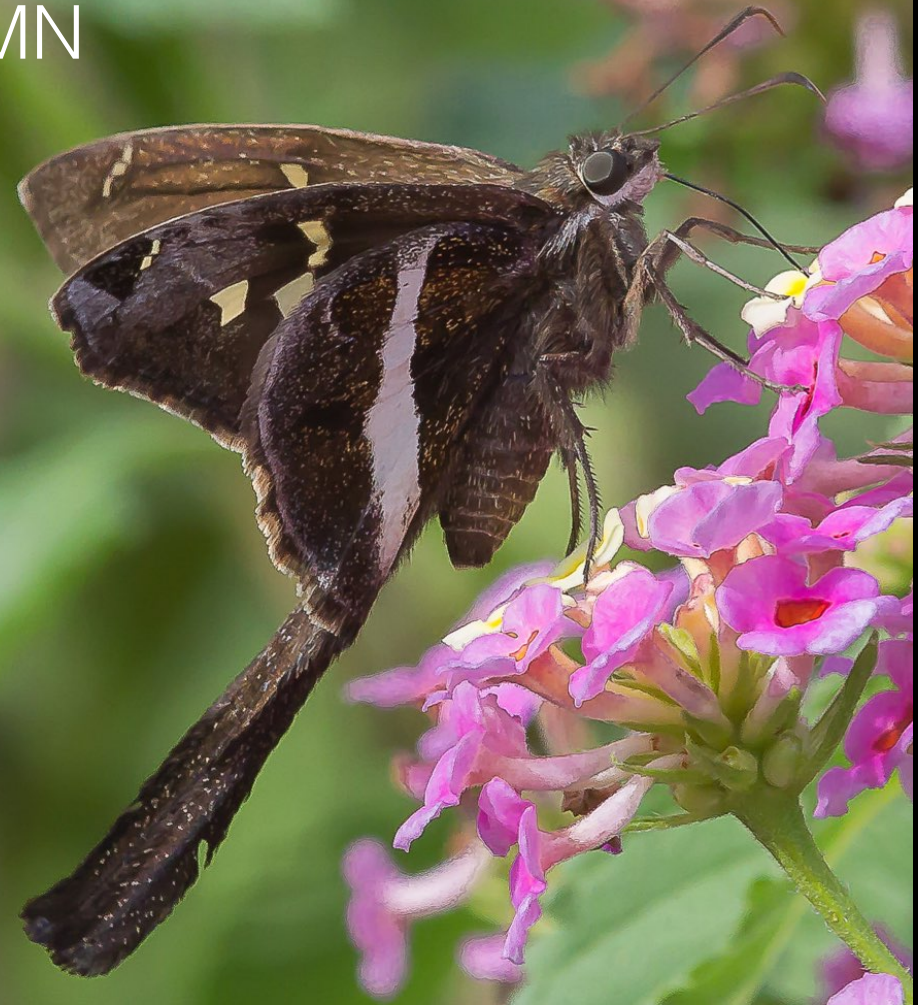

White-striped Longtail

MB

MN