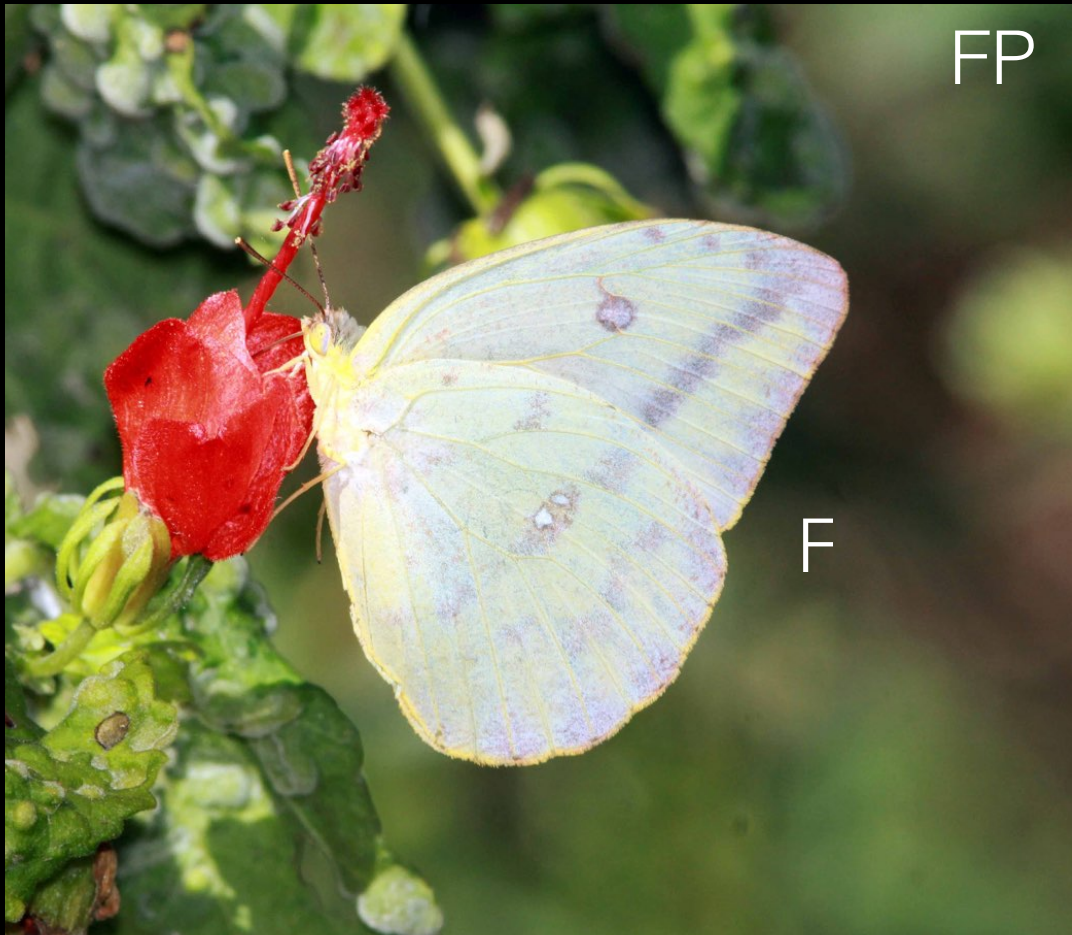

Large Orange Sulphur