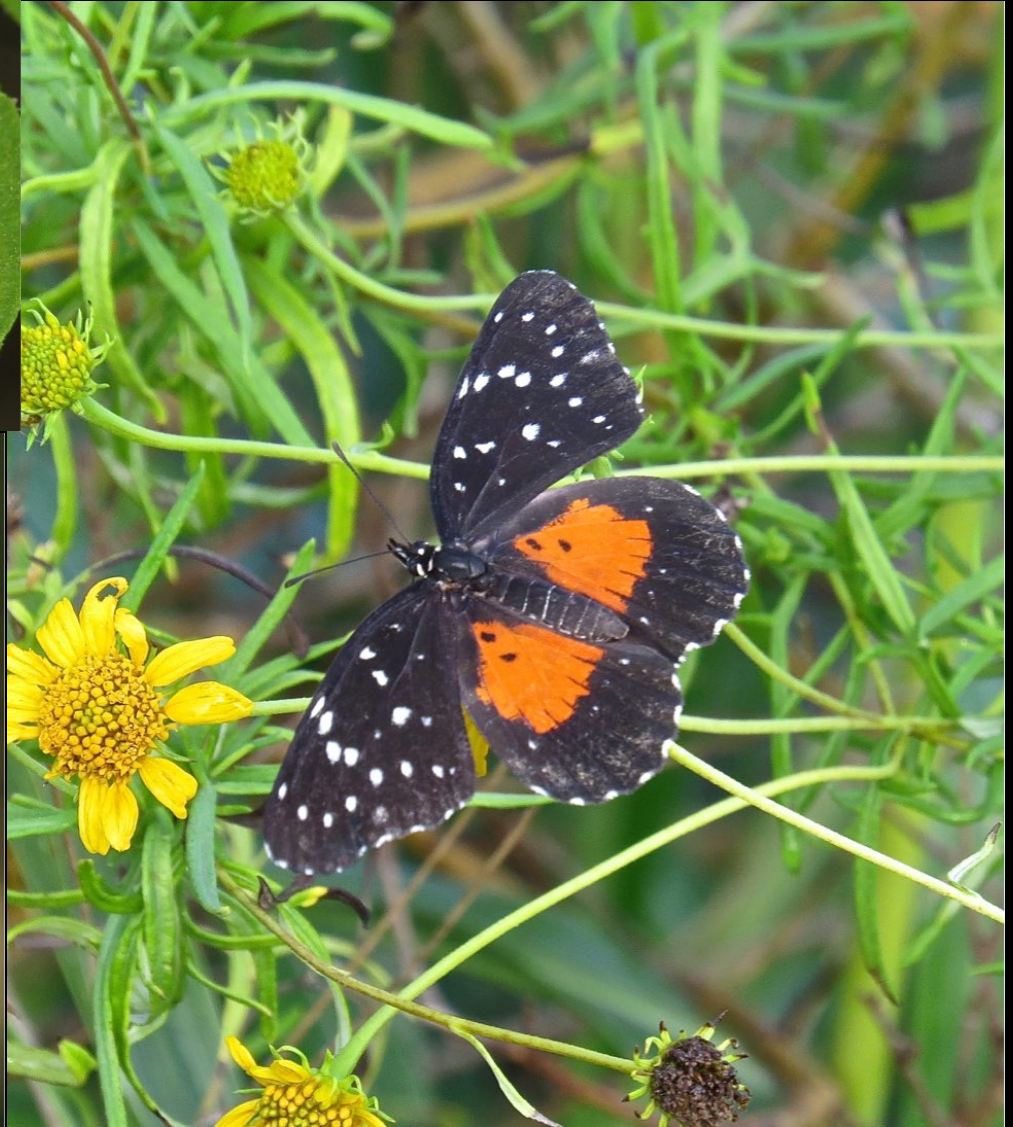

# The original habitat of much of the Lower Rio Grande Valley

Tamaulipan thornscrub

Crimson Patch

Tropical Leafwing

Tobacco Budworm cats.

Wavy-lined Emerald cat.

Clavipes Sphinx Moth

Obscure Sphinx Moth